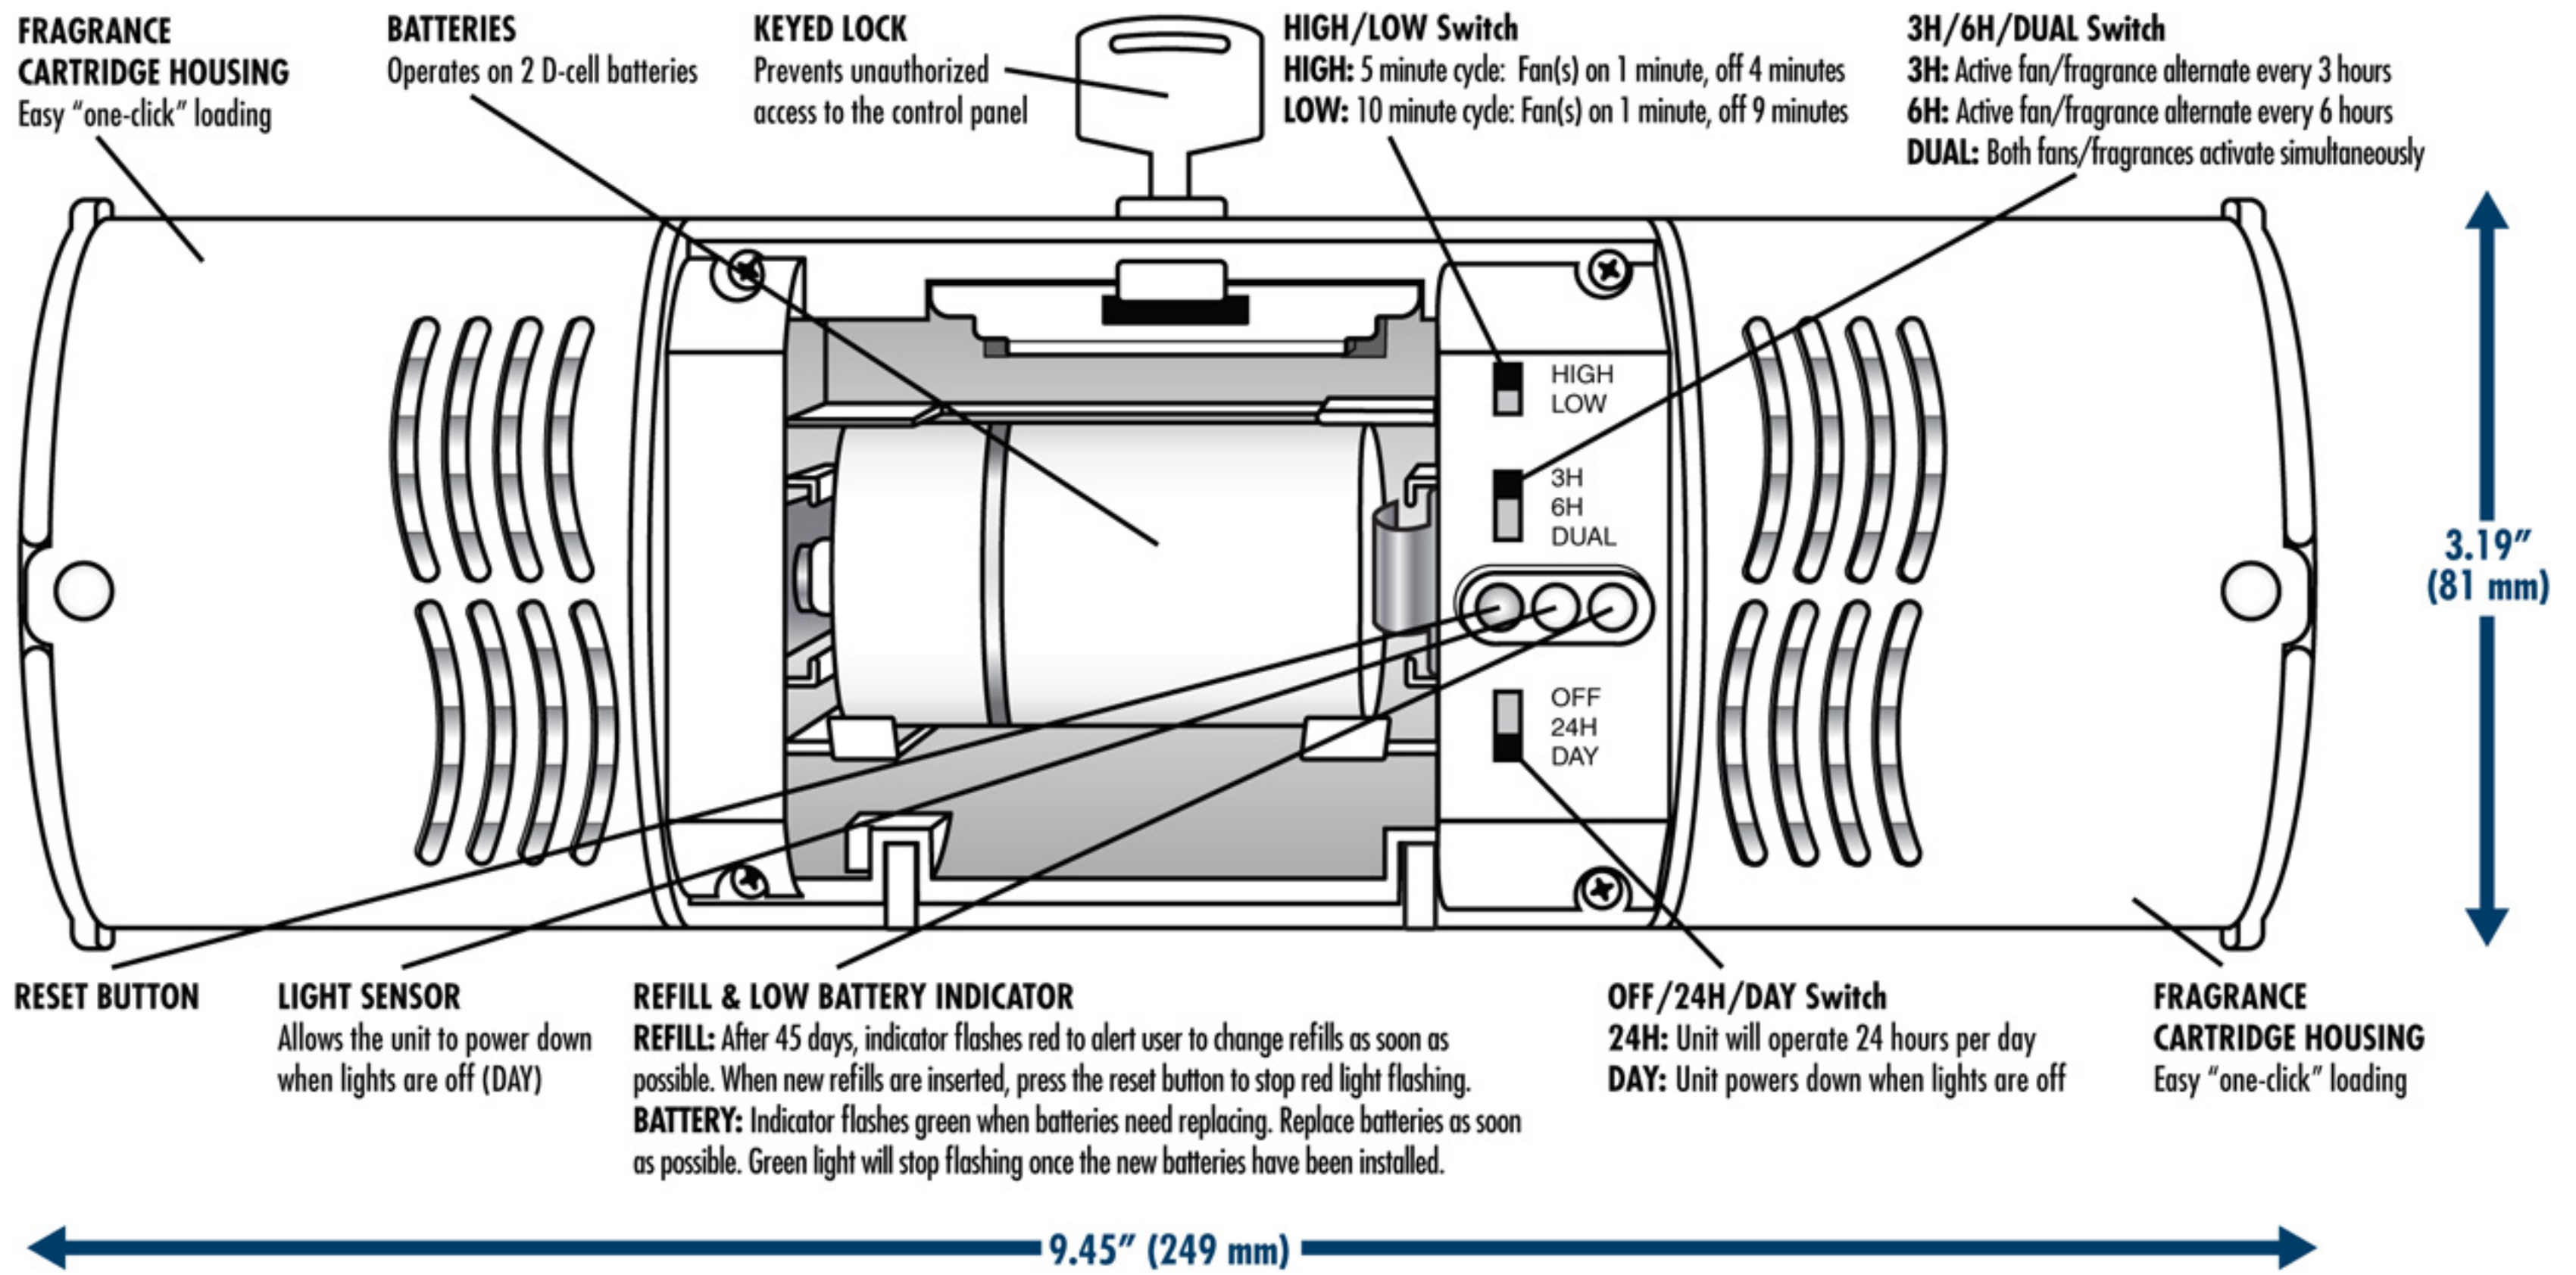

HYscent Dual: Product Specifications

Operates using 2 D cell batteries; Alkaline recommended; batteries last up to 26 months

You don't have to smell the same fragrance all day. Just insert two different fragrances of choice and the Dual automatically rotates the fragrances according to the chosen setting. Want to make your own fragrance? Select two complementary fragrances, change the setting to Dual, and the two fragrances combine to deliver one unique aromatic blend.

When set to DUAL (see 3H/6H/Dual switch) the HYscent Dual can fragrance a space of up to 750 sq ft. The installation and placement of the Dual are paramount to achieving maximum coverage.

HYscent offers refills that last for up to 30 or 60 days. Our fragrance families cater to industry specific needs. For contract service companies, our Essential collection caters to the 28 day change cycle whereas our Signature and Prestige families cater to the end-user where longevity is paramount and last for up to 60 days.

Designed for today's "gadget conscious" world, the Dual is a welcome addition to any decor. A clear departure from the boxy styling in use today, the Dual stands alone as the tasteful, elegant solution for your fragrancing needs. Duals are available in either WHITE, BLACK or CHROME, refill cartridges and desktop stands are available in WHITE or BLACK.

HYscent refills are made from a proprietary blended polymer infused with pure essential oils. The absence of propellants and harmful solvents make HYscent refills the "eco" conscious solution for your fragrancing needs. Your customer will smell only pure essential oil and NOT propellants and harmful solvents that diminish the character and efficacy of the fragrance.

The HYscent Dual can be used anywhere. It is the most versatile of fragrance devices because of its styling and installation options. Mount the Dual on any wall and secure it against theft using the 4 screws provided or show off the Dual in a more personal setting (reception desk, shelving unit, window ledge) by using the desktop stand (sold separately).

HYSO LLC | 430 Gotham Parkway | Carlstadt, NJ 07072
Phone: +1.201.635.9555 | Fax: +1.866.682.8078
sales@hyso.com | internationalsales@hyso.com
www.HYscent.com