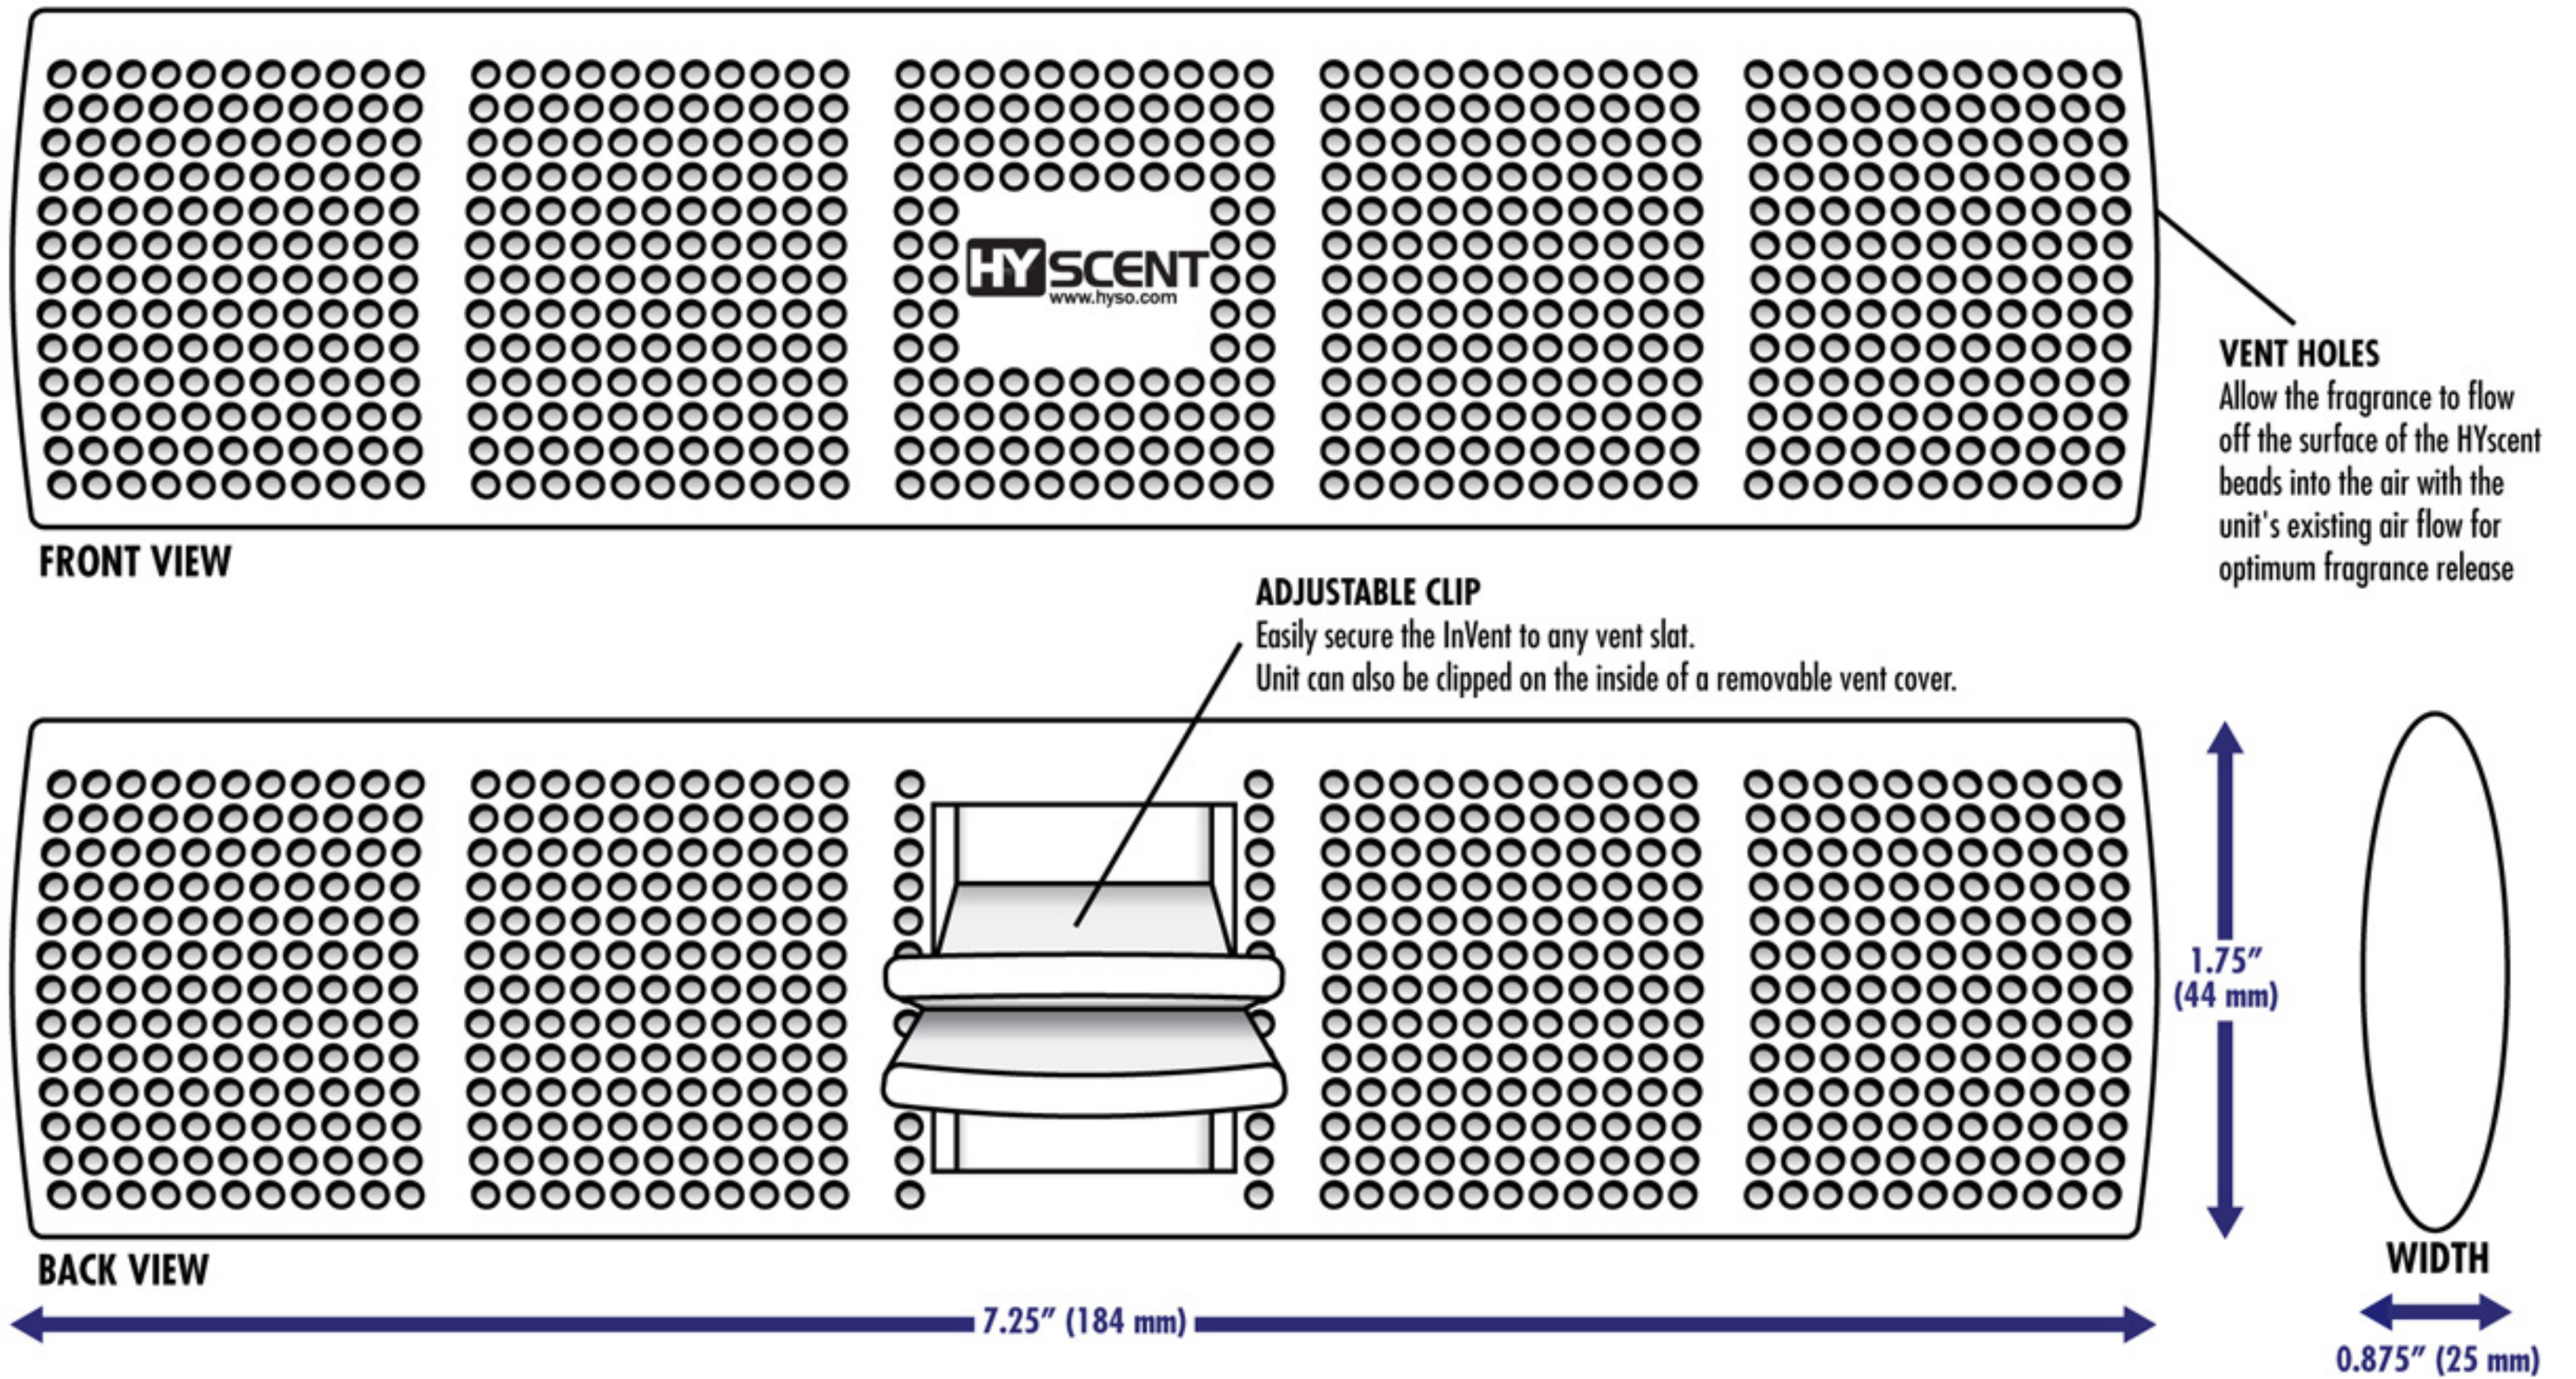

HYscent InVent: Product Specifications

DRY REFILL
NO MESS

No spills, no mess. Safe, simple, effective to use, and the InVent can be changed in seconds.

FRAGRANCES DIFFICULT SPACES

Just clip into a ceiling or wall vent and let the InVent go to work. In a matter of moments, the selected area will be suffused with pure essential oil based fragrances.

ECO HAPPY

HYscent refills are made from a proprietary blended polymer infused with pure essential oils. The absence of propellants and harmful solvents make HYscent refills the "eco" conscious solution for your fragrancing needs. Your customer will smell only pure essential oil and NOT smell propellants and harmful solvents that diminish the character and efficacy of the fragrance.

VERSATILE USE

The InVent uses the HVAC, wall mounted AC or any air source to deliver fragrance. Once clipped into the air flow source, the InVent will fill the space in a matter of moments. The strength and time of operation of the air flow will determine the size of the space fragranced as well as the longevity of the InVent. When finished, recycle your InVent and clip in a new one.

HYSO LLC | 430 Gotham Parkway | Carlstadt, NJ 07072
Phone: +1.201.635.9555 | Fax: +1.866.682.8078
sales@hyso.com | internationalsales@hyso.com
www.HYscent.com