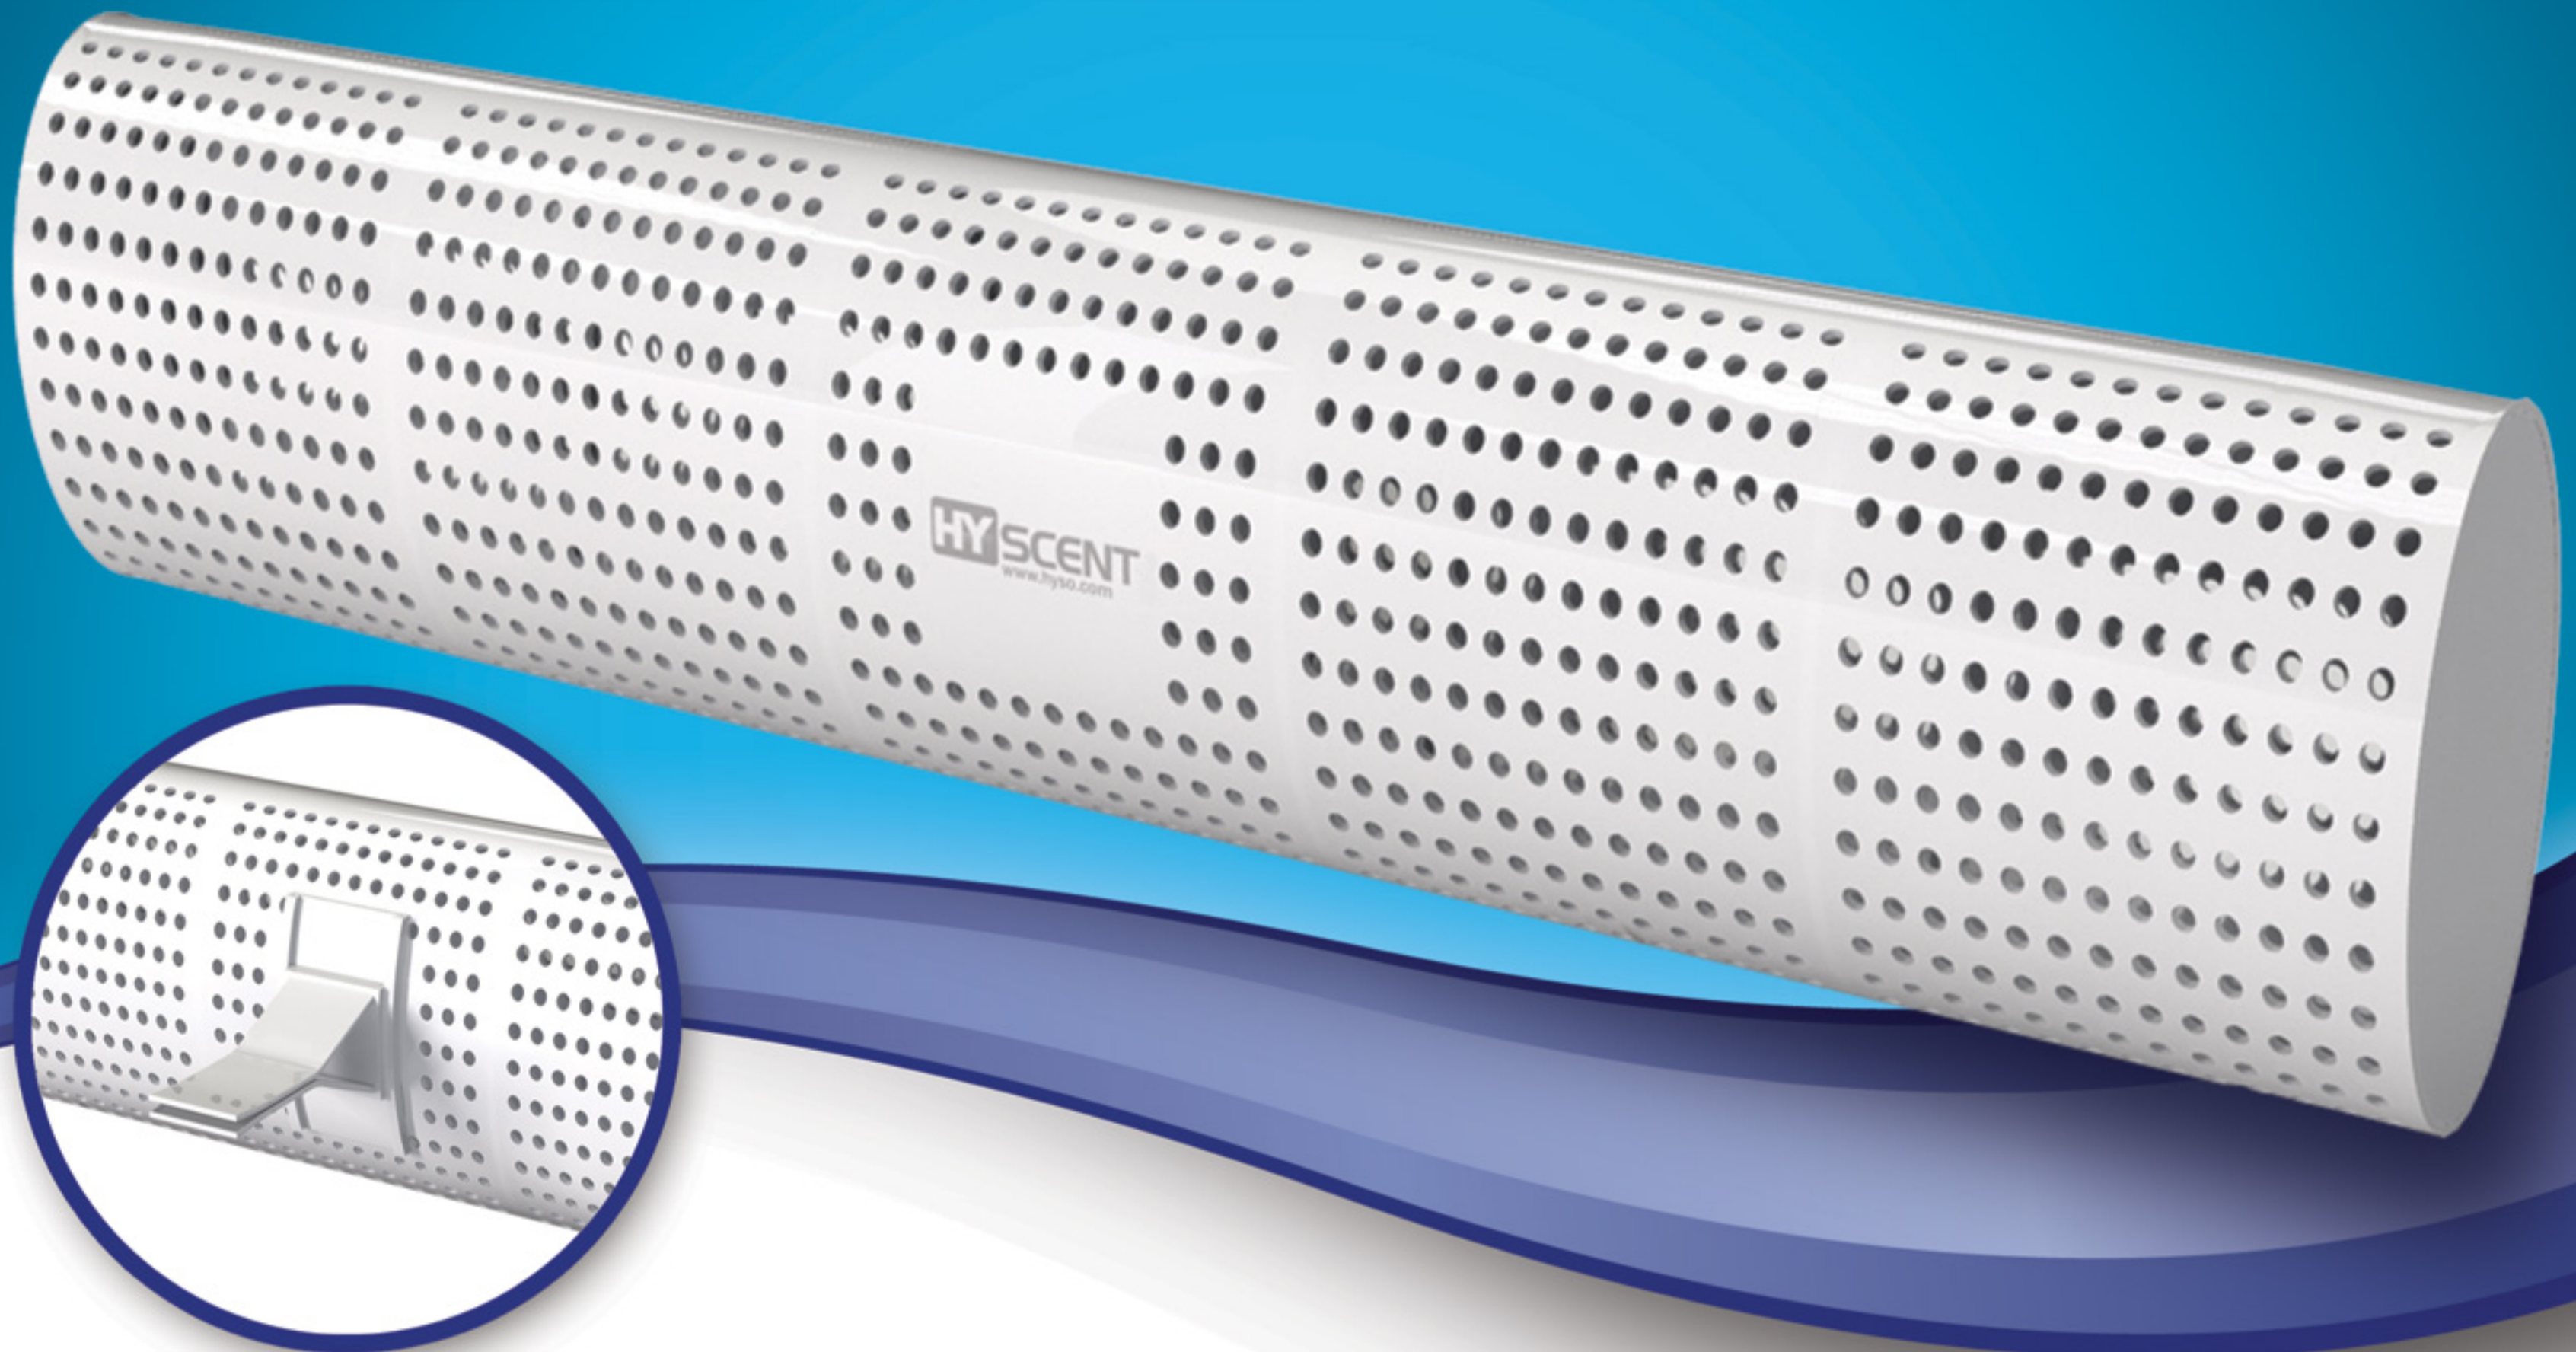

InVent

InVent

Developed by
HYSCENT

Innovative Odor Control

Introducing a solution for those difficult areas: high ceilings, corridors and extra large spaces

Go green and keep it simple with the HYScent InVent, an odor control device that works with your existing HVAC airflow. Just clip the InVent into a ceiling vent in the space you'd like to fragrance to generate airflow through the unit. In minutes, notice the pleasing aroma of one of HYSO's original fragrances. The sleek and aesthetically appealing design creates a virtually seamless appearance.

InVent dimensions: L 7.25" (184mm), W 0.875" (23mm), H 1.75" (44mm)

HYScent fragrances are made from pure essential oils and are synergistically formulated with Odoraxe™, a Malodor Technology scientifically designed and tested to effectively counteract unpleasant odors.

ODOR NEUTRALIZATION

- Attack and neutralize malodors with Odoraxe™

SAVE TIME

- Replace unit in seconds, with easy clip on feature

SIMPLE TO OPERATE

- No programming required

AESTHETICALLY SLEEK

- Virtually invisible when clipped onto air vent

VERSATILE USE

The InVent uses the HVAC, wall mounted AC or any air source to deliver fragrance. Once clipped into the air flow source, the InVent will fill the space in a matter of moments. The strength and time of operation of the air flow will determine the size of the space fragranced as well as the longevity of the InVent. When finished, recycle your InVent and clip in a new one.